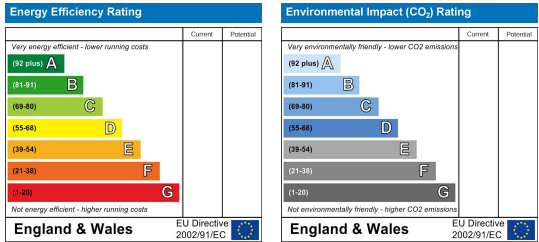

Please note council tax and water bills are included in the rent price

Council Tax Band A
EPC Rating - C

Area Map

Floor Plans

Energy Efficiency Graph

These particulars, whilst believed to be accurate are set out as a general outline only for guidance and do not constitute any part of an offer or contract. Intending purchasers should not rely on them as statements of representation of fact, but must satisfy themselves by inspection or otherwise as to their accuracy. No person in this firm's employment has the authority to make or give any representation or warranty in respect of the property.